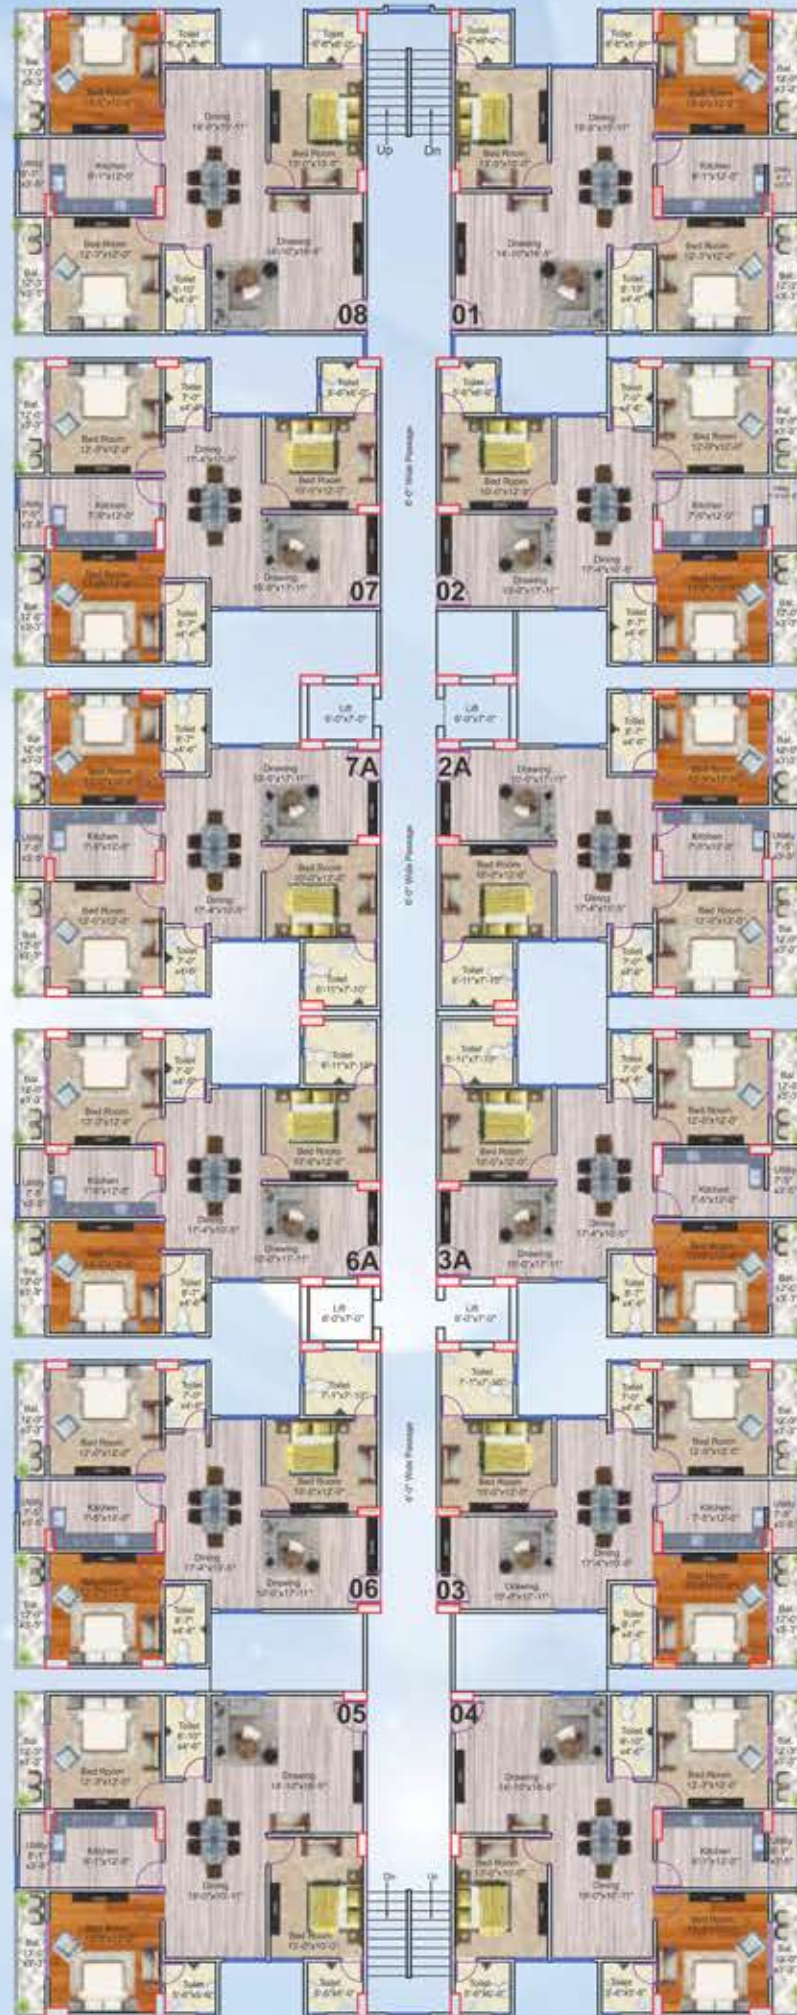

**Typical Floor Plan  
Block-07**

**Area Statement**

Salable Area	
Corner Flats	1633 Sqft.
Middle Flats	1455 Sqft.

**Typical Floor Plan  
Block-08**

**Area Statement**

Salable Area	
Corner Flats	1633 Sqft.
Middle Flats	1455 Sqft.